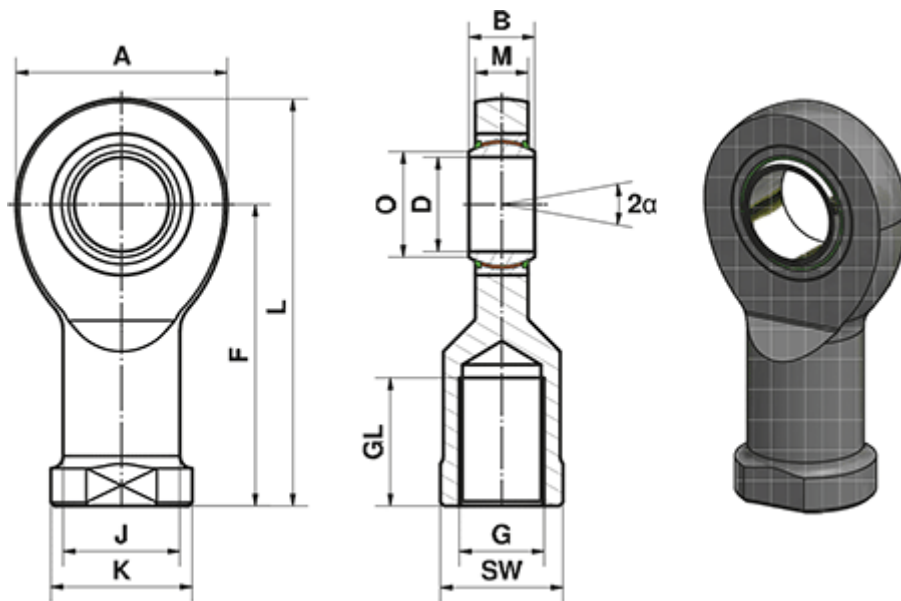

# Data Sheet

Article number: 03490020

Description: Fluro Heavy Duty Rod end EI 20 EW-2RS  
M20x1,5 Female thread

Note: 20

## Measures

A	= 53	J	= 27.5
a (degrees)	= 9	K	= 35
B	= 16	L	= 103.5
D	= 20	M	= 13
Dynamic load C (kN)	= 67.5	O	= 24.2
F	= 77	Static load C0 (kN)	= 62.5
G	= M20x1,5	SW	= 32
GL	= 40	Weight (g)	= 350